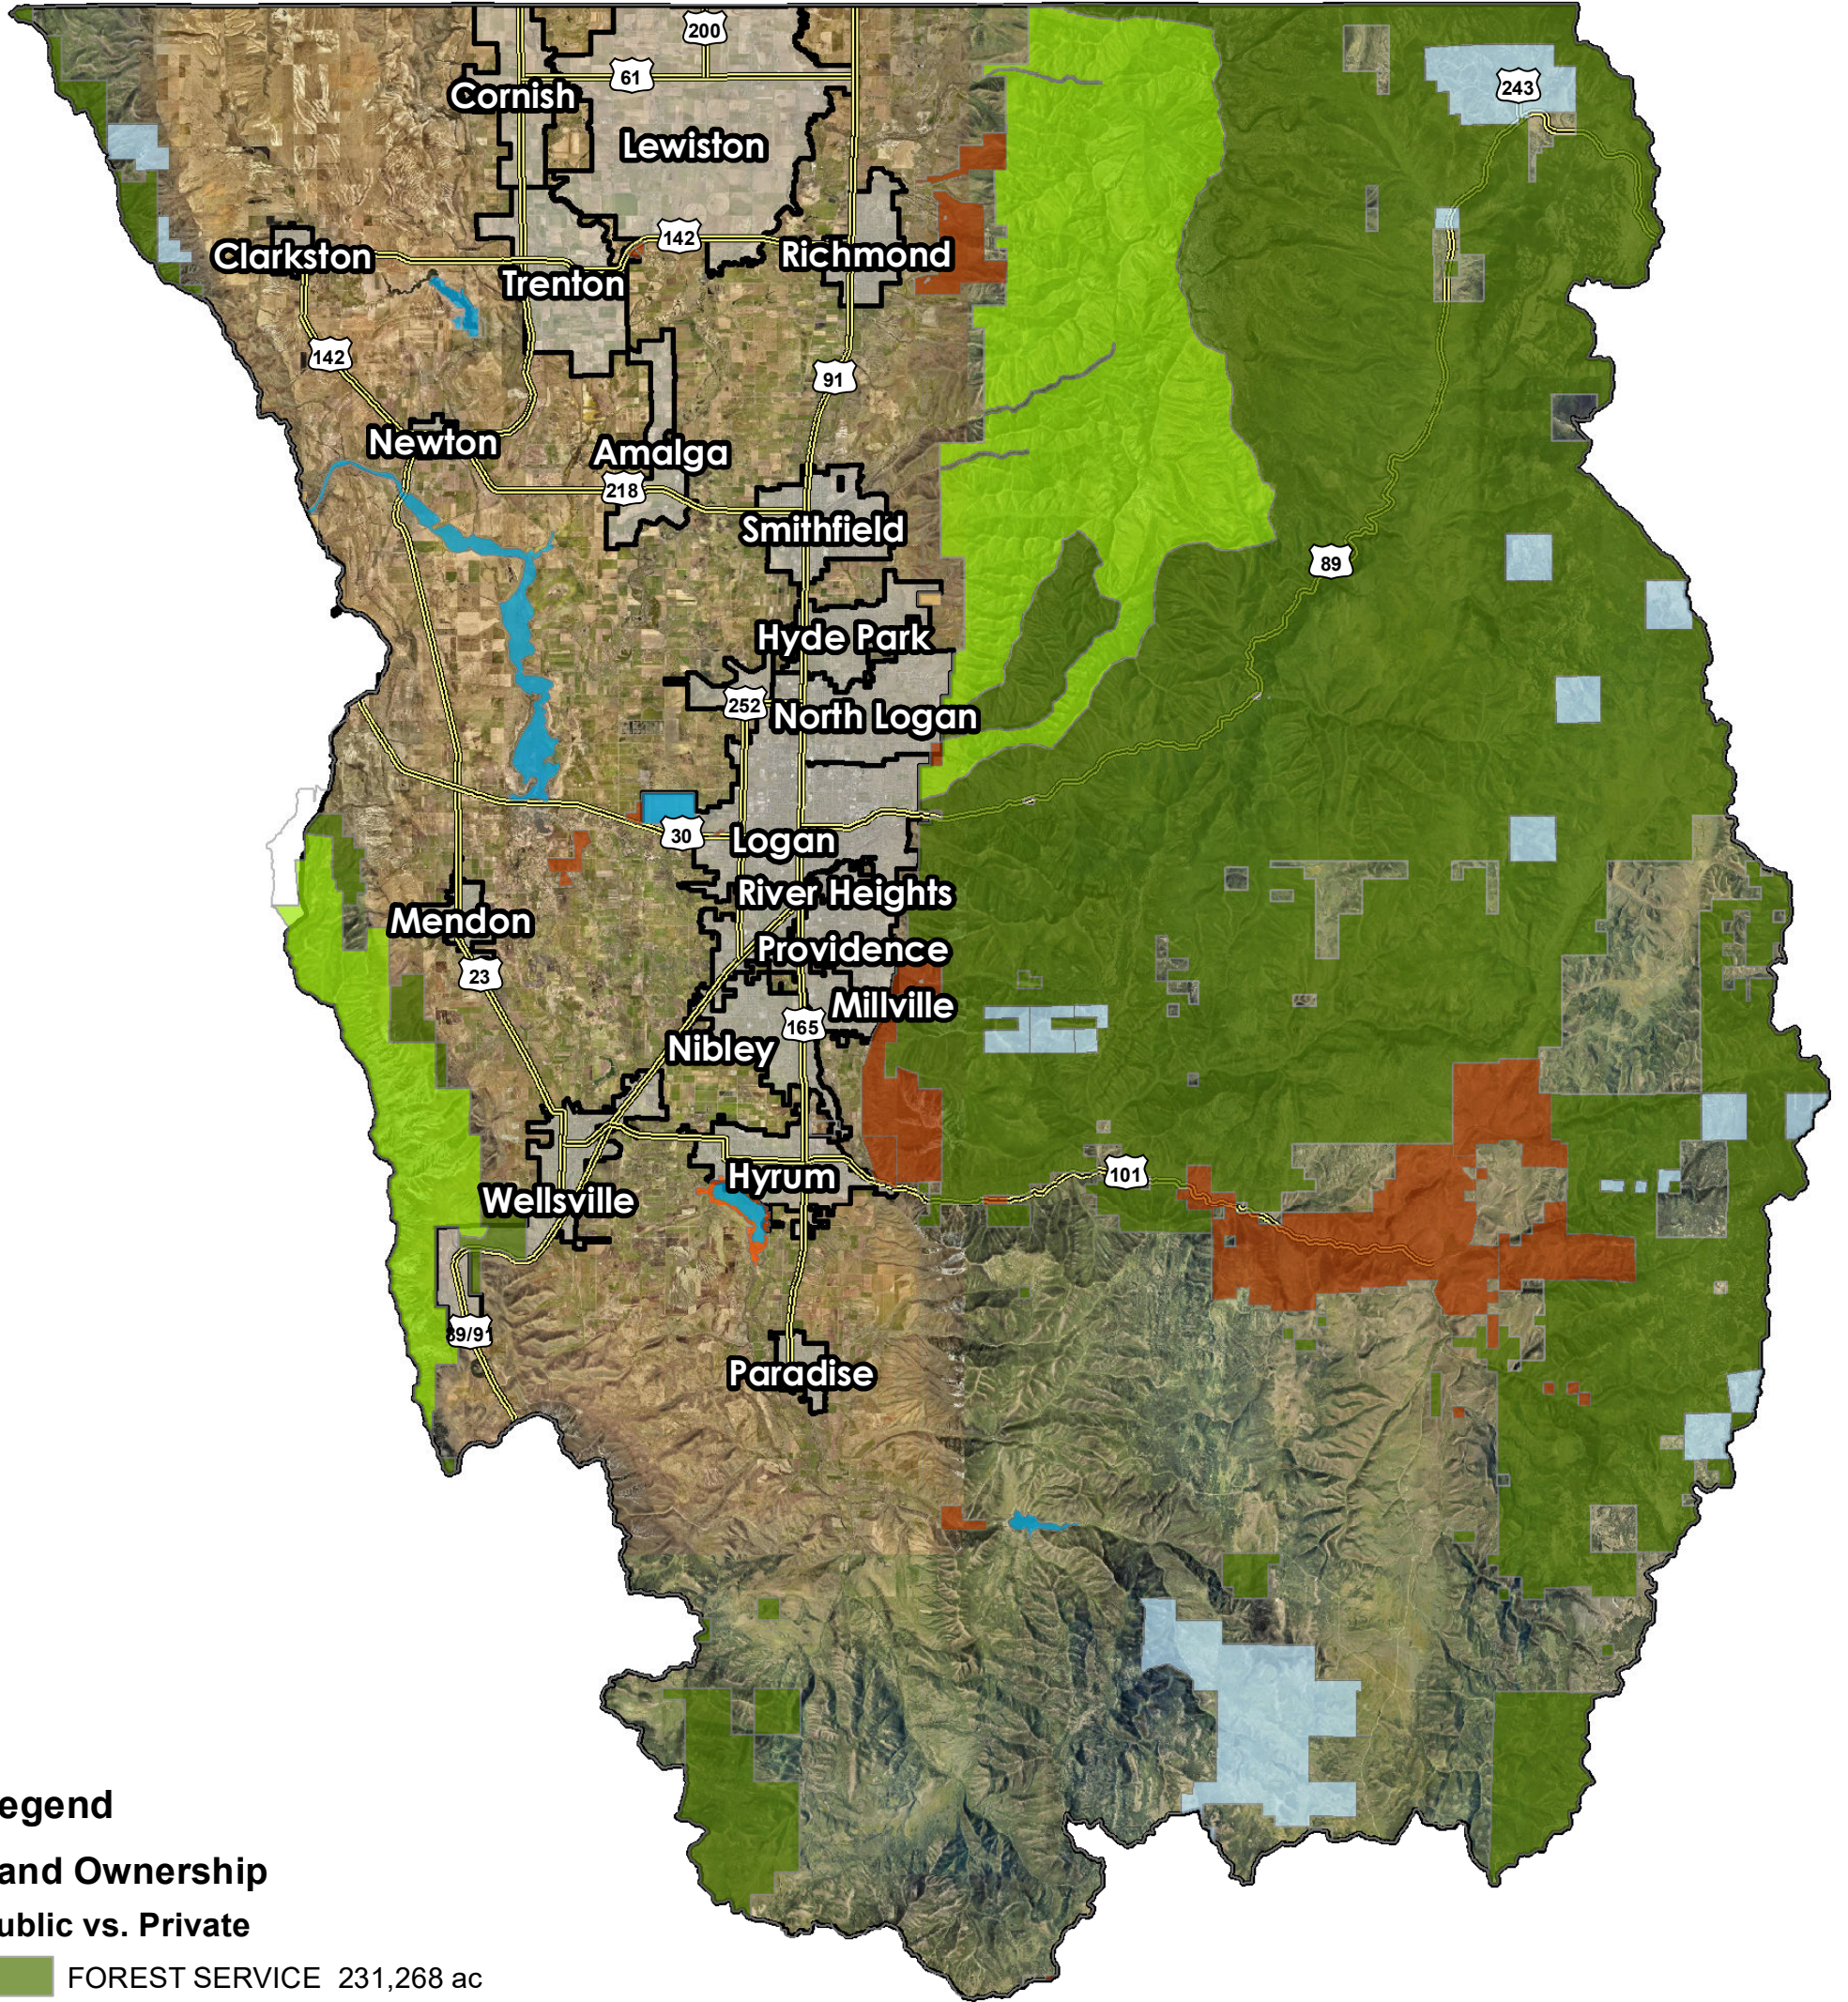

# Land Ownership Public vs. Private

## Legend

### Land Ownership Public vs. Private

- FOREST SERVICE 231,268 ac
- USFS WILDERNESS AREA 54,965 ac
- STATE PARK REC. AREA 315 ac
- STATE WILDLIFE RESERVES 18,162 ac
- STATE TRUST 1,852 ac
- BLM 129 ac
- WATER 3,517 ac
- PRIVATE 426,432 ac
- Municipal Boundary Outline